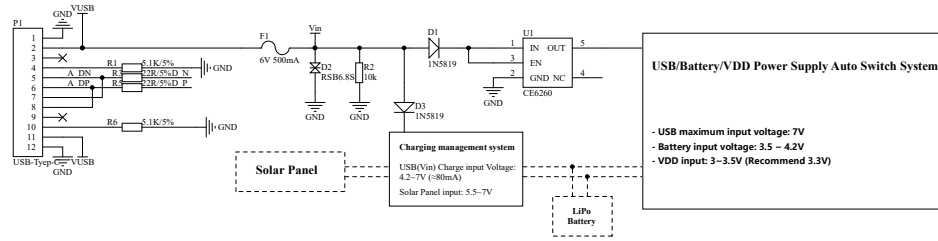

Power management system

CP2102: USB to Serial port

Header

MCU & LoRa