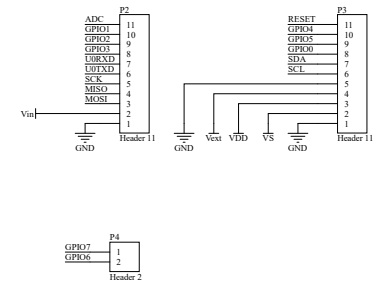

Power management system

CP2102: USB to Serial port

Header

MCU & LoRa