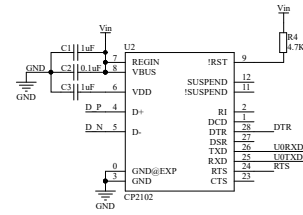

Power management system

CP2102: USB to Serial port

Header

MCU & LoRa